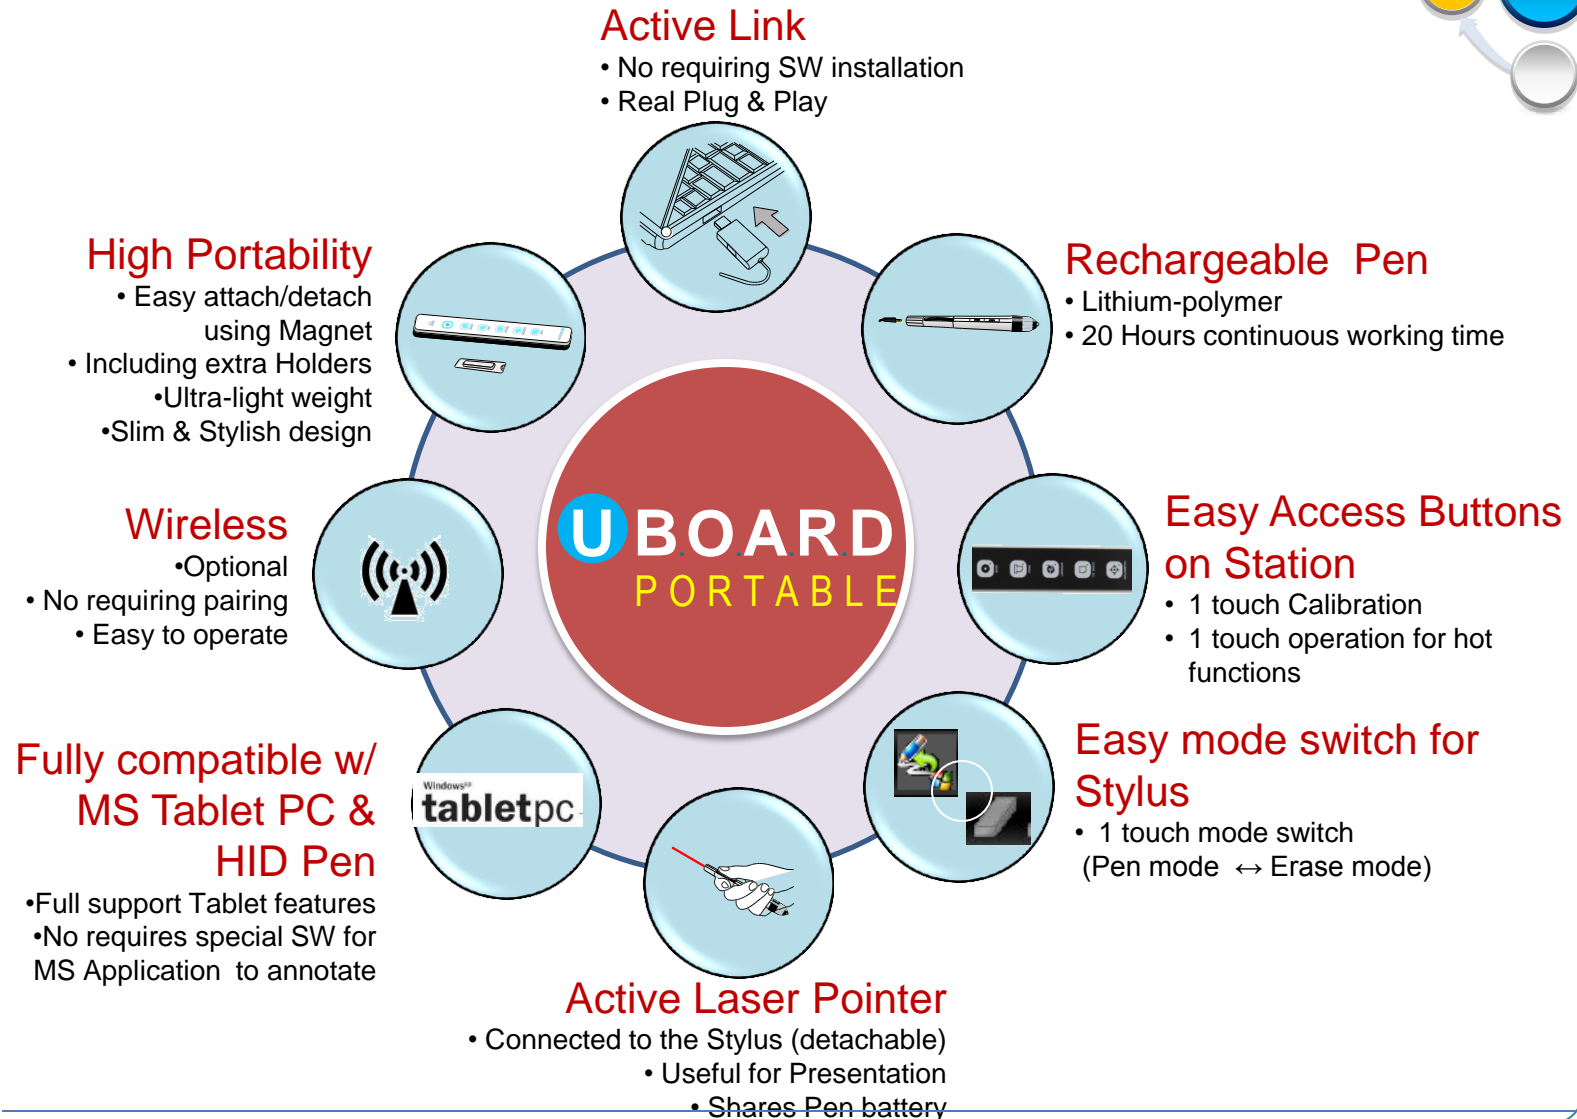

MULTIPLE CONFIGURATION

[Example for Whiteboard]

[Example for Wall mount]

uBoard Advantages | Portable Interactive Whiteboard

It is the most practical Interactive W/B system w/ fully committing :

- ➔ **PERFORMANCE**
- ➔ **FUNCTIONS**
- ➔ **QUALITY**
- ➔ **USER CONVENIENCE**
- ➔ **and PRICE**

● High resolution

- ◆ Resolution supported by uBoard : 6,500 x 6,500 Pixels.
- ◆ Effective resolution depending on Screen size.
- ◆ Sensitivity for Pen movement : 0.41mm

FUNCTIONS

● Hardware

- ◆ Supports 120 inches Practical working space
- ◆ Hovering feature :
 - Operating in the air
 - Very useful for window exit or minimize it.
- ◆ Easy access buttons :
 - Calibration, Clear all, Internet, Save, Print

● Software

- ◆ Basic functions
 - Pen mode ↔ Mouse mode
 - Pen Types, Eraser, Line weight, Color, Figures, Geometrics diagram
 - Screen add/delete/captures, Virtual keyboard, Object position change
- ◆ Value added functions
 - Compass, Spot lights, Curtain hiding, Image Gallery
 - Contents recording, Screen mode change
 - Administrator (Saving, printing, Calibration)

- ◆ Applied Virtual pressure technology (Patented technology)
- ◆ Tracing position(x,y coordinates) of the stylus 40 times/sec
- ◆ Applied Anti-alias algorithm

Portable Interactive Whiteboard

uBoard - USER CONVENIENCE