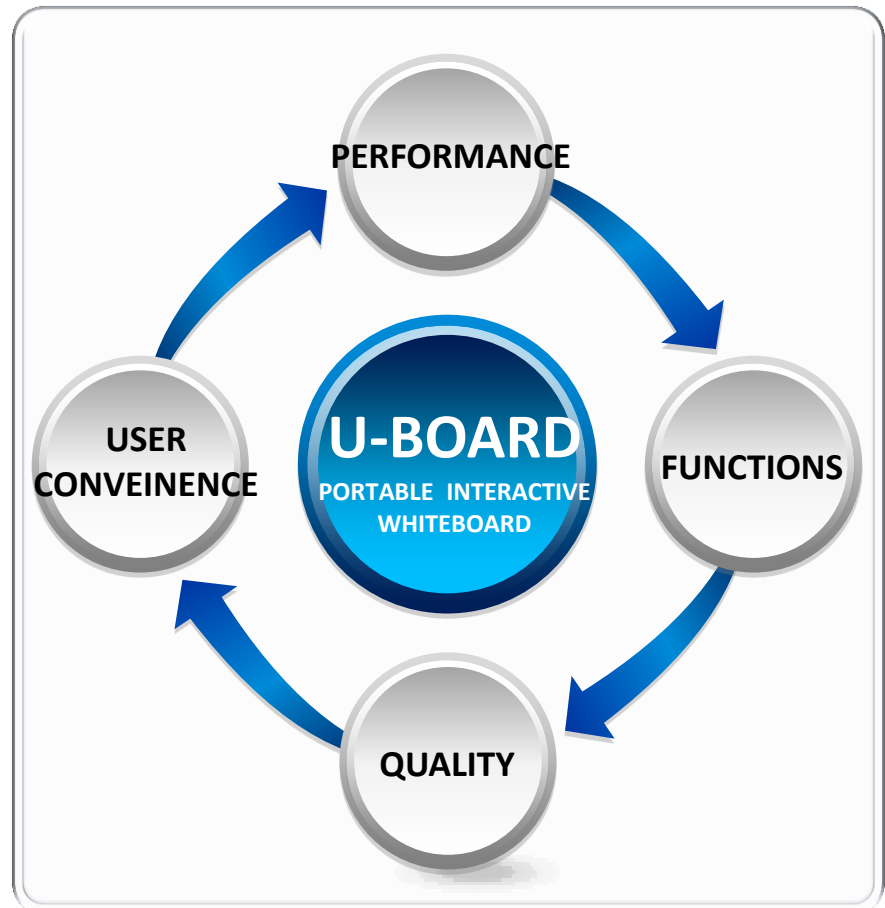

PNF Portable Interactive Whiteboard System

uBoard – The Most Practical System for Interactivity.

Wherever you take it,
you are ready for INTERACTIVE

uBoard Overview | Portable Interactive Whiteboard

Transforms any flat surface to Interactive workspace instantly.

for

- Pen Structure
- Pen tip cylinder
- Station
- Application

MATHEMATICS
 ELECTRONICS
 ENGINEERING
 COMPUTERING

COMPONENTS

SLIM & STYLISH
ULTRA-LIGHT WEIGHT

CONFIGURATION

Enables ANY flat surface
to be INTERACTIVE SPACE up to 120 inches

MULTIPLE CONFIGURATION

[Example for Whiteboard]

[Example for Wall mount]

uBoard Advantages | Portable Interactive Whiteboard

It is the most practical Interactive W/B system w/ fully committing :

- ➔ **PERFORMANCE**
- ➔ **FUNCTIONS**
- ➔ **QUALITY**
- ➔ **USER CONVENIENCE**
- ➔ **and PRICE**

● High resolution

- ◆ Resolution supported by uBoard : 6,500 x 6,500 Pixels.
- ◆ Effective resolution depending on Screen size.
- ◆ Sensitivity for Pen movement : 0.41mm

FUNCTIONS

● Hardware

- ◆ Supports 120 inches Practical working space
- ◆ Hovering feature :
 - Operating in the air
 - Very useful for window exit or minimize it.
- ◆ Easy access buttons :
 - Calibration, Clear all, Internet, Save, Print