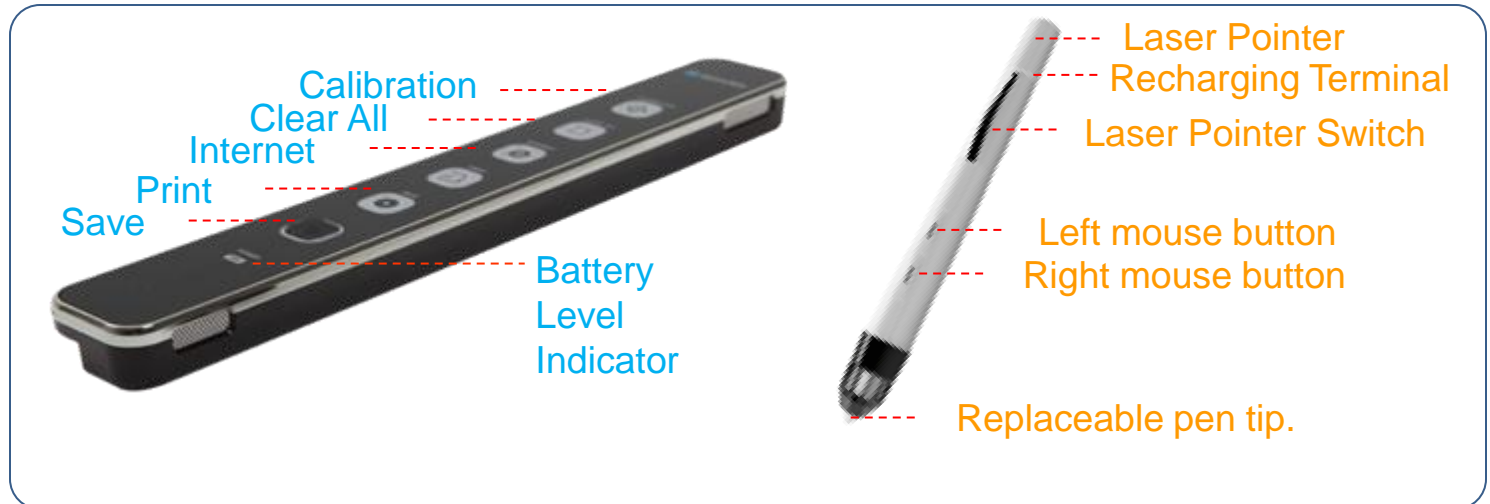

for

- Pen Structure
- Pen tip cylinder
- Station
- Application

MATHEMATICS
 ELECTRONICS
 ENGINEERING
 COMPUTERING

COMPONENTS

SLIM & STYLISH
ULTRA-LIGHT WEIGHT

CONFIGURATION

Enables ANY flat surface
to be INTERACTIVE SPACE up to 120 inches

MULTIPLE CONFIGURATION

[Example for Whiteboard]

[Example for Wall mount]

uBoard Advantages | Portable Interactive Whiteboard

It is the most practical Interactive W/B system w/ fully committing :

- ➔ **PERFORMANCE**
- ➔ **FUNCTIONS**
- ➔ **QUALITY**
- ➔ **USER CONVENIENCE**
- ➔ **and PRICE**

● High resolution

- ◆ Resolution supported by uBoard : 6,500 x 6,500 Pixels.
- ◆ Effective resolution depending on Screen size.
- ◆ Sensitivity for Pen movement : 0.41mm

FUNCTIONS

● Hardware

- ◆ Supports 120 inches Practical working space
- ◆ Hovering feature :
 - Operating in the air
 - Very useful for window exit or minimize it.
- ◆ Easy access buttons :
 - Calibration, Clear all, Internet, Save, Print