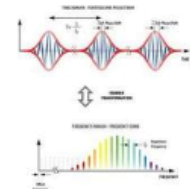

PERFORMANCE

● Fast Inking Speed

- ◆ Adopting dedicated CHIPSET for signal processing
 - MCU core
 - 32bit Ultrasonic digitizing processor
 - Flash memory
 - 2 stage OP-AMP
 - Comparator
- ◆ No requires main CPU overload.
- ◆ Fast pen response

● High resolution

- ◆ Resolution supported by uBoard : 6,500 x 6,500 Pixels.
- ◆ Effective resolution depending on Screen size.
- ◆ Sensitivity for Pen movement : 0.41mm

FUNCTIONS

● Hardware

- ◆ Supports 120 inches Practical working space
- ◆ Hovering feature :
 - Operating in the air
 - Very useful for window exit or minimize it.
- ◆ Easy access buttons :
 - Calibration, Clear all, Internet, Save, Print