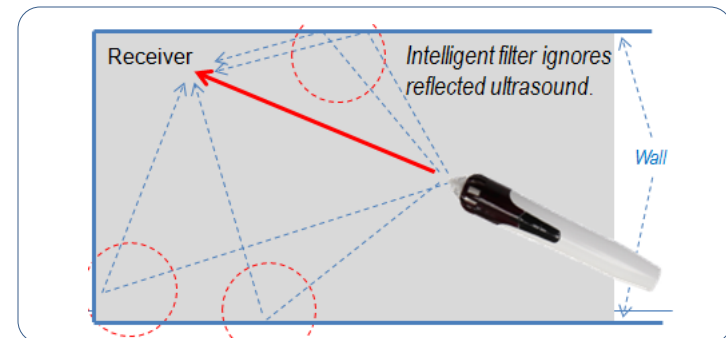

● High resolution

- ◆ Resolution supported by uBoard : 6,500 x 6,500 Pixels.
- ◆ Effective resolution depending on Screen size.
- ◆ Sensitivity for Pen movement : 0.41mm

FUNCTIONS

● Hardware

- ◆ Supports 120 inches Practical working space
- ◆ Hovering feature :
 - Operating in the air
 - Very useful for window exit or minimize it.
- ◆ Easy access buttons :
 - Calibration, Clear all, Internet, Save, Print

WRITING QUALITY

● Less affected by Environmental parameters

- ◆ Applied “State-of- the Art” Noise filtering Gain control Algorithm
- ◆ Compensating algorithm for bumpy or skewed surface of Screen

● Smooth writing

- ◆ Applied Virtual pressure technology (Patented technology)
- ◆ Tracing position(x,y coordinates) of the stylus 40 times/sec
- ◆ Applied Anti-alias algorithm

Portable Interactive Whiteboard

uBoard - USER CONVENIENCE