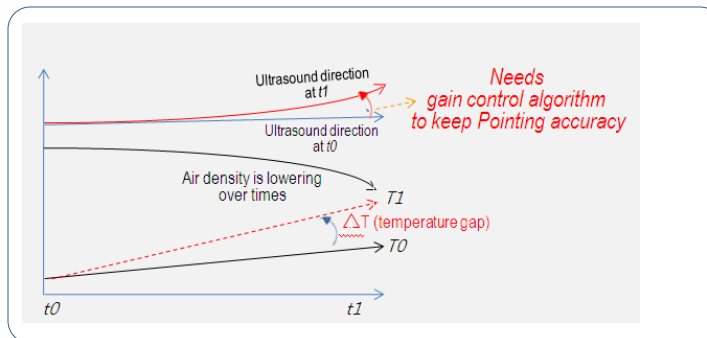

WRITING QUALITY

● Less affected by Environmental parameters

- ◆ Applied “State-of- the Art” Noise filtering Gain control Algorithm
- ◆ Compensating algorithm for bumpy or skewed surface of Screen

● Smooth writing

- ◆ Applied Virtual pressure technology (Patented technology)
- ◆ Tracing position(x,y coordinates) of the stylus 40 times/sec
- ◆ Applied Anti-alias algorithm

Portable Interactive Whiteboard

uBoard - USER CONVENIENCE