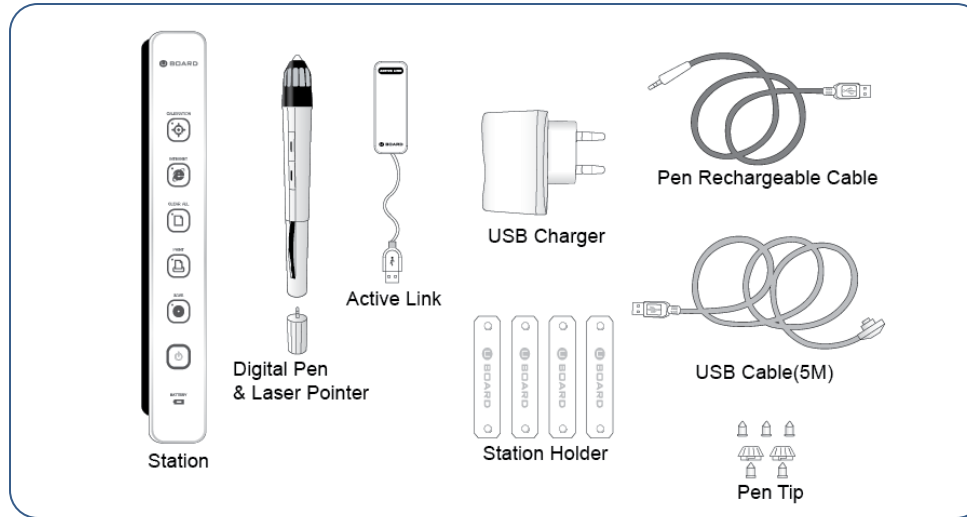

for

- Pen Structure
- Pen tip cylinder
- Station
- Application

MATHEMATICS
 ELECTRONICS
 ENGINEERING
 COMPUTERING

COMPONENTS

SLIM & STYLISH
ULTRA-LIGHT WEIGHT

CONFIGURATION

Enables ANY flat surface
to be INTERACTIVE SPACE up to 120 inches

MULTIPLE CONFIGURATION

[Example for Whiteboard]

[Example for Wall mount]

uBoard Advantages | Portable Interactive Whiteboard

It is the most practical Interactive W/B system w/ fully committing :

- ➔ **PERFORMANCE**
- ➔ **FUNCTIONS**
- ➔ **QUALITY**
- ➔ **USER CONVENIENCE**
- ➔ **and PRICE**

● High resolution

- ◆ Resolution supported by uBoard : 6,500 x 6,500 Pixels.
- ◆ Effective resolution depending on Screen size.
- ◆ Sensitivity for Pen movement : 0.41mm

FUNCTIONS

● Hardware

- ◆ Supports 120 inches Practical working space
- ◆ Hovering feature :
 - Operating in the air
 - Very useful for window exit or minimize it.
- ◆ Easy access buttons :
 - Calibration, Clear all, Internet, Save, Print